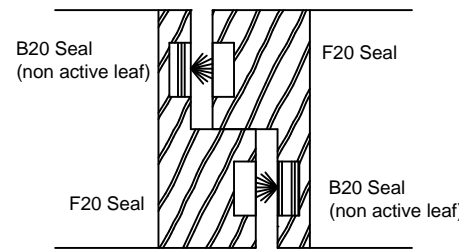

LEAD EDGE - SINGLE

7mm Timber

9mm NZFD B/Nose

MEETING STILE

7mm Timber

18mm Timber

9mm NZFD B/Nose

9mm NZFD B/Nose + 15mm J NZFD B/Nose