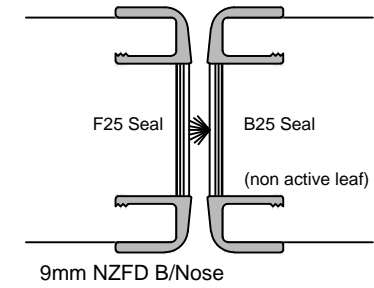

44mm TRIBOARD - FR - STEEL JAMB

HINGE EDGE

LEAD EDGE - SINGLE

MEETING STILE

44mm TRIBOARD - FR - TIMBER JAMB

HINGE EDGE

7mm Timber

9mm NZFD B/Nose

LEAD EDGE - SINGLE

7mm Timber

9mm NZFD B/Nose

MEETING STILE

7mm Timber

18mm Timber

9mm NZFD B/Nose

9mm NZFD B/Nose + 15mm J NZFD B/Nose

9mm NZFD B/Nose + 15mm J NZFD B/Nose