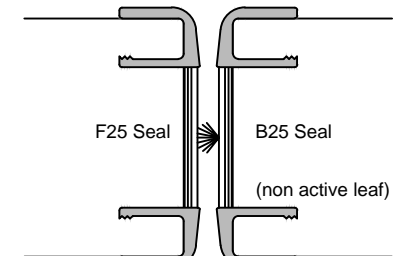

LEAD EDGE - SINGLE

7mm Timber

9mm NZFD B/Nose

MEETING STILE

7mm Timber

18mm Timber

9mm NZFD B/Nose

9mm NZFD B/Nose + 15mm J NZFD B/Nose

9mm NZFD B/Nose + 15mm J NZFD B/Nose