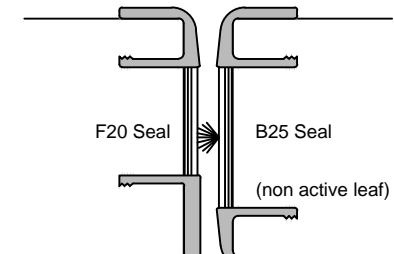

LEAD EDGE - SINGLE

7mm Timber

9mm NZFD B/Nose

MEETING STILE

7mm Timber

18mm Timber

9mm NZFD B/Nose

9mm NZFD B/Nose + 15mm J NZFD B/Nose

9mm NZFD B/Nose + 15mm J NZFD B/Nose