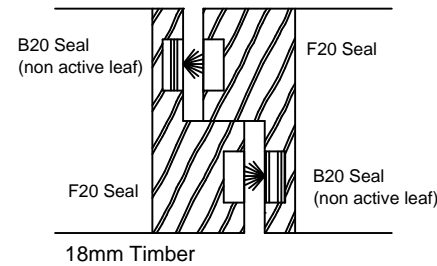

44mm TRIBOARD - FR - STEEL JAMB

HINGE EDGE

LEAD EDGE - SINGLE

MEETING STILE

44mm TRIBOARD - FR - TIMBER JAMB

HINGE EDGE

7mm Timber

9mm NZFD B/Nose

LEAD EDGE - SINGLE

7mm Timber

9mm NZFD B/Nose

MEETING STILE

7mm Timber

18mm Timber

9mm NZFD B/Nose

9mm NZFD B/Nose + 15mm J NZFD B/Nose

9mm NZFD B/Nose + 15mm J NZFD B/Nose