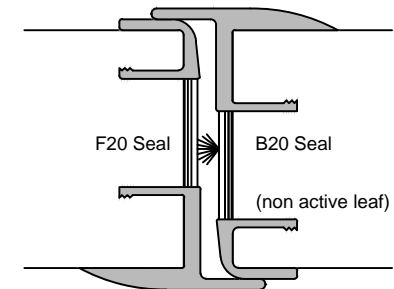

LEAD EDGE - SINGLE

7mm Timber

9mm NZFD B/Nose

MEETING STILE

7mm Timber

18mm Timber

9mm NZFD B/Nose

9mm NZFD B/Nose + 15mm J NZFD B/Nose

9mm NZFD B/Nose + 15mm J NZFD B/Nose