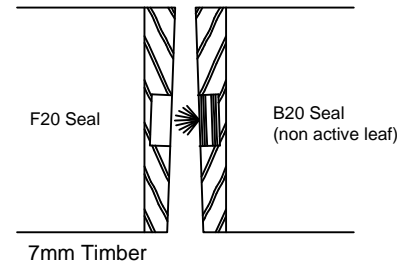

44mm TRIBOARD - FR - STEEL JAMB

HINGE EDGE

LEAD EDGE - SINGLE

MEETING STILE

44mm TRIBOARD - FR - TIMBER JAMB

HINGE EDGE

7mm Timber

9mm NZFD B/Nose

LEAD EDGE - SINGLE

7mm Timber

9mm NZFD B/Nose

MEETING STILE

7mm Timber

18mm Timber

9mm NZFD B/Nose

9mm NZFD B/Nose + 15mm J NZFD B/Nose

9mm NZFD B/Nose + 15mm J NZFD B/Nose