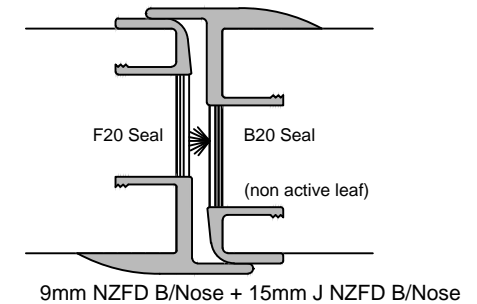

44mm TRIBOARD - FR - STEEL JAMB

HINGE EDGE

LEAD EDGE - SINGLE

MEETING STILE

44mm TRIBOARD - FR - TIMBER JAMB

HINGE EDGE

7mm Timber

9mm NZFD B/Nose

LEAD EDGE - SINGLE

7mm Timber

9mm NZFD B/Nose

MEETING STILE

7mm Timber

18mm Timber

9mm NZFD B/Nose

9mm NZFD B/Nose + 15mm J NZFD B/Nose

9mm NZFD B/Nose + 15mm J NZFD B/Nose