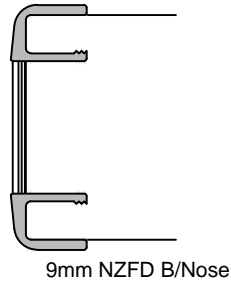

44mm TRIBOARD - FR - STEEL JAMB

HINGE EDGE

LEAD EDGE - SINGLE

MEETING STILE

44mm TRIBOARD - FR - TIMBER JAMB

HINGE EDGE

7mm Timber

9mm NZFD B/Nose

LEAD EDGE - SINGLE

7mm Timber

9mm NZFD B/Nose

MEETING STILE

7mm Timber

18mm Timber

9mm NZFD B/Nose

9mm NZFD B/Nose + 15mm J NZFD B/Nose

9mm NZFD B/Nose + 15mm J NZFD B/Nose