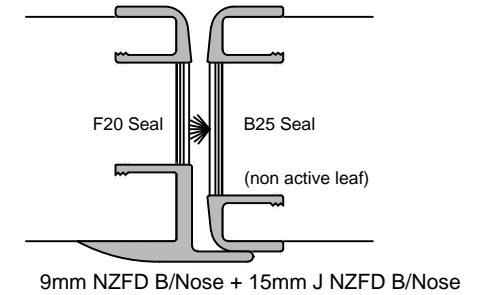

44mm TRIBOARD - FR - STEEL JAMB

HINGE EDGE

LEAD EDGE - SINGLE

MEETING STILE

44mm TRIBOARD - FR - TIMBER JAMB

HINGE EDGE

7mm Timber

9mm NZFD B/Nose

LEAD EDGE - SINGLE

7mm Timber

9mm NZFD B/Nose

MEETING STILE

7mm Timber

18mm Timber

9mm NZFD B/Nose

9mm NZFD B/Nose + 15mm J NZFD B/Nose

9mm NZFD B/Nose + 15mm J NZFD B/Nose