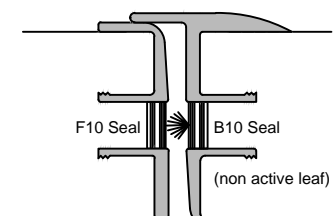

18mm Timber

MEETING STILE

New Ecore C cap

New Ecore C + J cap

New Ecore J + J cap

15mm NZFD B/Nose

15mm NZFD B/Nose + J B/Nose

15mm NZFD B/Nose + J J B/Nose