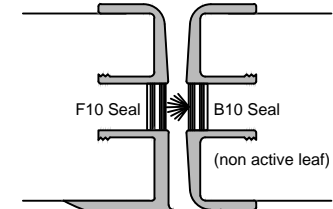

18mm Timber

MEETING STILE

New Ecore C cap

New Ecore C + J cap

New Ecore J + J cap

15mm NZFD B/Nose

15mm NZFD B/Nose + J B/Nose

15mm NZFD B/Nose + J J B/Nose