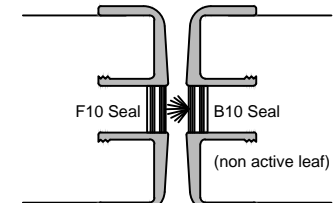

18mm Timber

MEETING STILE

New Ecore C cap

New Ecore C + J cap

New Ecore J + J cap

15mm NZFD B/Nose

15mm NZFD B/Nose + J B/Nose

15mm NZFD B/Nose + J J B/Nose