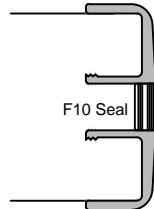

40mm TRIBOARD - NFR

HINGE EDGE

7mm Timber

15mm NZFD B/Nose

LEAD EDGE - SINGLE

7mm Timber

15mm NZFD B/Nose

7mm Timber

18mm Timber

MEETING STILE

New Ecore C cap

New Ecore C + J cap

New Ecore J + J cap

15mm NZFD B/Nose

15mm NZFD B/Nose + J B/Nose

15mm NZFD B/Nose + J J B/Nose